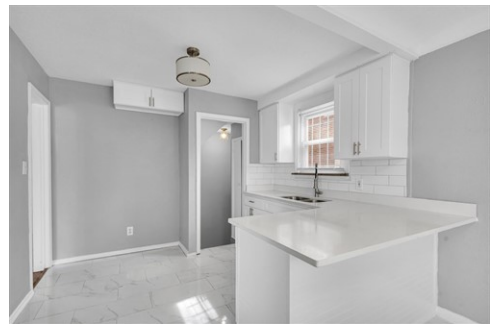

\$ 125,000

15414 Eastburn St, Detroit, MI 48205

- » Beds: 3 | Baths: 1 Full
- » MLS #: 26025632
- » Single Family | 1,004 ft² | Lot: 4,356 ft²
- » More Info: 15414EastburnSt.IsForSale.com

Alaysia Means
 (313) 758-9413
alaysia@alaysiameans.com
https://alaysiameans.com/agents/Alaysia_Mean

RE/MAX City Centre
 17515 W. 9 Mile Road
 Suite 800
 Southfield, MI 48075

Remarks

A beautiful move-in ready brick bungalow with great curb appeal on the east side! Inside, you'll find a bright, updated kitchen featuring white cabinetry, a modern backsplash, and stylish finishes that flow into a light-filled dining area. The home also boasts a beautifully renovated bathroom with sleek tile work and contemporary fixtures. The beautifully maintained original hardwood flooring flows from room to room on the main level adding a historic charm. Additional highlights include spacious bedrooms, fresh interior updates, a newer roof and windows, and a 1-car garage. This turn key home is an excellent opportunity for a first-time buyer!